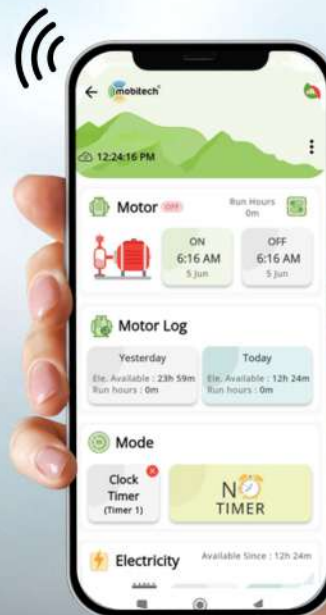

Technical Specifications

Irrigation & Control Specifications

Specification Category	Details
Pump Control	Control upto one Motors
Sensor Support	Pressure sensor, Water Level Sensor, Pulse flow meter
Timers	Clock Timer, Cyclic Timer, run timer & motor run timer
Display	Onboard Display
Network Support	GSM/ BLE5.0/ Wifi

Communication Specifications

Specification Category	Details
Communication	GSM, IoT Enabled
Protection Features	Flow-Based Dry Run, Overload, Voltage Protection.
Voltage Monitoring	Yes
Current Sensing	Yes

Real-time farm image

Manufactured by

Mobitech Wireless Solution Private Limited

#1/4, Vengamedu, Erode Road, Perundurai, Tamilnadu, India - 638052.

+91 994343 0000 | sales@mobitechwireless.in